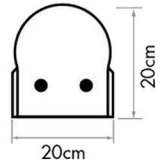

## Information on RGB Neon Flex

| RGB Neon Flex 25M Reel | Description             | LED Spacing | Roll Length | Power / m | LED QTY / m | Cut Length | Max Load |
|------------------------|-------------------------|-------------|-------------|-----------|-------------|------------|----------|
| LN-FX-4W-5050RGB       | RGB LED Neon Flex, 240V | 1.47mm      | 25m         | 12W       | 68          | 1m         | 160m     |