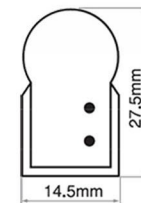

General Information for Neon Flex Plus

LED NEON FLEX PLUS 240V	<u>Description</u>	<u>LED Spacing</u>	<u>Roll Length</u>	<u>Power / m</u>	<u>Current / m</u>	<u>Cut Length</u>	<u>Max Length with 1.6A Converter</u>
LN-FX-P-50M-W-240V	White Ledneon-Flex plus, 240V, Dimension: 14.5x27.5mm	12.7mm	49.14m	5.25W/m	0.022A/m	0.91m	50m
LN-FX-P-50M-B-240V	Blue Ledneon-Flex plus, 240V, Dimension: 14.5x27.5mm	12.7mm	49.14m	5.25W/m	0.022A/m	0.91m	50m
LN-FX-P-50M-G-240V	Green Ledneon-Flex plus, 240V, Dimension: 14.5x27.5mm	12.7mm	49.14m	5.25W/m	0.022A/m	0.91m	50m
LN-FX-P-50M-Y-240V	Yellow Ledneon-Flex plus, 240V, Dimension: 14.5x27.5mm	12.7mm	48.8m	3.94W/m	0.016A/m	1.52m	50m
LN-FX-P-50M-R-240V	Red Ledneon-Flex plus, 240V, Dimension: 14.5x27.5mm	12.7mm	48.8m	3.94W/m	0.016A/m	1.52m	50m
LN-FX-P-50M-O-240V	Orange Ledneon-Flex plus, 240V, Dimension: 14.5x27.5mm	12.7mm	48.8m	3.94W/m	0.016A/m	1.52m	50m

LED NEON FLEX PLUS 24V	<u>Description</u>	<u>LED Spacing</u>	<u>Roll Length</u>	<u>Power / m</u>	<u>Current / m</u>	<u>Cut Length</u>	<u>Max Length with 105W P/S & 4A convertor</u>
LN-FX-P-50M-W-24V	Ledneon-Flex plus, 24V, Dimension: 14.5x27.5mm, White	12.7mm	49.14m	6.3W/m	0.26A/m	76.2mm	15m
LN-FX-P-50M-B-24V	Ledneon-Flex plus, 24V, Dimension: 14.5x27.5mm, Blue	12.7mm	49.14m	6.3W/m	0.26A/m	76.2mm	15m
LN-FX-P-50M-G-24V	Ledneon-Flex plus, 24V, Dimension: 14.5x27.5mm, Green	12.7mm	49.14m	6.3W/m	0.26A/m	76.2mm	15m
LN-FX-P-50M-Y-24V	Ledneon-Flex plus, 24V, Dimension: 14.5x27.5mm, Yellow	12.7mm	48.8m	5.9W/m	0.25A/m	101mm	15m
LN-FX-P-50M-R-24V	Ledneon-Flex plus, 24V, Dimension: 14.5x27.5mm, Red	12.7mm	48.8m	5.9W/m	0.25A/m	101mm	15m
LN-FX-P-50M-O-24V	Ledneon-Flex plus, 24V, Dimension: 14.5x27.5mm, Orange	12.7mm	48.8m	5.9W/m	0.25A/m	101mm	15m