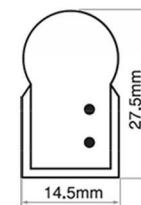

General Information for Neon Flex Plus

LED NEON FLEX PLUS 240V	<u>Description</u>	<u>LED Spacing</u>	<u>Roll Length</u>	<u>Power / m</u>	<u>Current / m</u>	<u>Cut Length</u>	<u>Max Length with 1.6A Converter</u>
LN-FX-P-50M-W-240V	White Ledneon-Flex plus, 240V, Dimension: 14.5x27.5mm	12.7mm	49.14m	5.25W/m	0.022A/m	0.91m	50m
LN-FX-P-50M-B-240V	Blue Ledneon-Flex plus, 240V, Dimension: 14.5x27.5mm	12.7mm	49.14m	5.25W/m	0.022A/m	0.91m	50m
LN-FX-P-50M-G-240V	Green Ledneon-Flex plus, 240V, Dimension: 14.5x27.5mm	12.7mm	49.14m	5.25W/m	0.022A/m	0.91m	50m
LN-FX-P-50M-Y-240V	Yellow Ledneon-Flex plus, 240V, Dimension: 14.5x27.5mm	12.7mm	48.8m	3.94W/m	0.016A/m	1.52m	50m
LN-FX-P-50M-R-240V	Red Ledneon-Flex plus, 240V, Dimension: 14.5x27.5mm	12.7mm	48.8m	3.94W/m	0.016A/m	1.52m	50m
LN-FX-P-50M-O-240V	Orange Ledneon-Flex plus, 240V, Dimension: 14.5x27.5mm	12.7mm	48.8m	3.94W/m	0.016A/m	1.52m	50m

LED NEON FLEX PLUS 24V	<u>Description</u>	<u>LED Spacing</u>	<u>Roll Length</u>	<u>Power / m</u>	<u>Current / m</u>	<u>Cut Length</u>	<u>Max Length with 105W P/S & 4A convertor</u>
LN-FX-P-50M-W-24V	Ledneon-Flex plus, 24V, Dimension: 14.5x27.5mm, White	12.7mm	49.14m	6.3W/m	0.26A/m	76.2mm	15m
LN-FX-P-50M-B-24V	Ledneon-Flex plus, 24V, Dimension: 14.5x27.5mm, Blue	12.7mm	49.14m	6.3W/m	0.26A/m	76.2mm	15m
LN-FX-P-50M-G-24V	Ledneon-Flex plus, 24V, Dimension: 14.5x27.5mm, Green	12.7mm	49.14m	6.3W/m	0.26A/m	76.2mm	15m
LN-FX-P-50M-Y-24V	Ledneon-Flex plus, 24V, Dimension: 14.5x27.5mm, Yellow	12.7mm	48.8m	5.9W/m	0.25A/m	101mm	15m
LN-FX-P-50M-R-24V	Ledneon-Flex plus, 24V, Dimension: 14.5x27.5mm, Red	12.7mm	48.8m	5.9W/m	0.25A/m	101mm	15m
LN-FX-P-50M-O-24V	Ledneon-Flex plus, 24V, Dimension: 14.5x27.5mm, Orange	12.7mm	48.8m	5.9W/m	0.25A/m	101mm	15m